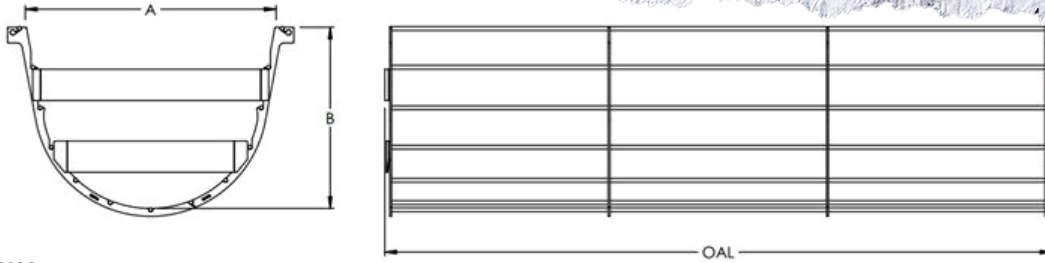

RETURN ROLL CAGE

ROLL CAGE ASSEMBLY

12" ROLL CAGE DATA	RETURN ROLL CAGE WITH CHAIN LINKS			RETURN ROLL CAGE WITH CHAIN LINKS AND BEAM CLAMPS			Dimensional Info			
	Part Number	Description	Hardware Kit Part #	Part Number	Description	Hardware Kit Part #	OAL	A	B	Assembly Weight
RC18A	18-ROLL CAGE W/ CHAINS ONLY	RCHWKIT	RC18A-BC	18-ROLL CAGE ASSEMBLY W/CLAMP	RCHWKIT-BC	27.71	12	7.14	13	
RC24A	24-ROLL CAGE W/ CHAINS ONLY	RCHWKIT	RC24A-BC	24-ROLL CAGE ASSEMBLY W/CLAMP	RCHWKIT-BC	33.71	12	7.14	15.1	
RC30A	30-ROLL CAGE W/ CHAINS ONLY	RCHWKIT	RC30A-BC	30-ROLL CAGE ASSEMBLY W/CLAMP	RCHWKIT-BC	39.71	12	7.14	16.2	
RC36A	36-ROLL CAGE W/ CHAINS ONLY	RCHWKIT	RC36A-BC	36-ROLL CAGE ASSEMBLY W/CLAMP	RCHWKIT-BC	45.71	12	7.14	17.3	
RC42A	42-ROLL CAGE W/ CHAINS ONLY	RCHWKIT	RC42A-BC	42-ROLL CAGE ASSEMBLY W/CLAMP	RCHWKIT-BC	51.71	12	7.14	18.4	
RC48A	48-ROLL CAGE W/ CHAINS ONLY	RCHWKIT	RC48A-BC	48-ROLL CAGE ASSEMBLY W/CLAMP	RCHWKIT-BC	57.71	12	7.14	20.5	
RC54A	54-ROLL CAGE W/ CHAINS ONLY	RCHWKIT	RC54A-BC	54-ROLL CAGE ASSEMBLY W/CLAMP	RCHWKIT-BC	63.71	12	7.14	21.7	
RC60A	60-ROLL CAGE W/ CHAINS ONLY	RCHWKIT	RC60A-BC	60-ROLL CAGE ASSEMBLY W/CLAMP	RCHWKIT-BC	69.71	12	7.14	22.8	
RC66A	66-ROLL CAGE W/ CHAINS ONLY	RCHWKIT	RC66A-BC	66-ROLL CAGE ASSEMBLY W/CLAMP	RCHWKIT-BC	75.71	12	7.14	23.9	
RC72A	72-ROLL CAGE W/ CHAINS ONLY	RCHWKIT	RC72A-BC	72-ROLL CAGE ASSEMBLY W/CLAMP	RCHWKIT-BC	81.71	12	7.14	26	
RC78A	78-ROLL CAGE W/ CHAINS ONLY	RCHWKIT	RC78A-BC	78-ROLL CAGE ASSEMBLY W/CLAMP	RCHWKIT-BC	87.71	12	7.14	27.1	
RC84A	84-ROLL CAGE W/ CHAINS ONLY	RCHWKIT	RC84A-BC	84-ROLL CAGE ASSEMBLY W/CLAMP	RCHWKIT-BC	93.71	12	7.14	28.2	
RC90A	90-ROLL CAGE W/ CHAINS ONLY	RCHWKIT	RC90A-BC	90-ROLL CAGE ASSEMBLY W/CLAMP	RCHWKIT-BC	99.71	12	7.14	29.3	
RC96A	96-ROLL CAGE W/ CHAINS ONLY	RCHWKIT	RC96A-BC	96-ROLL CAGE ASSEMBLY W/CLAMP	RCHWKIT-BC	105.71	12	7.14	31.5