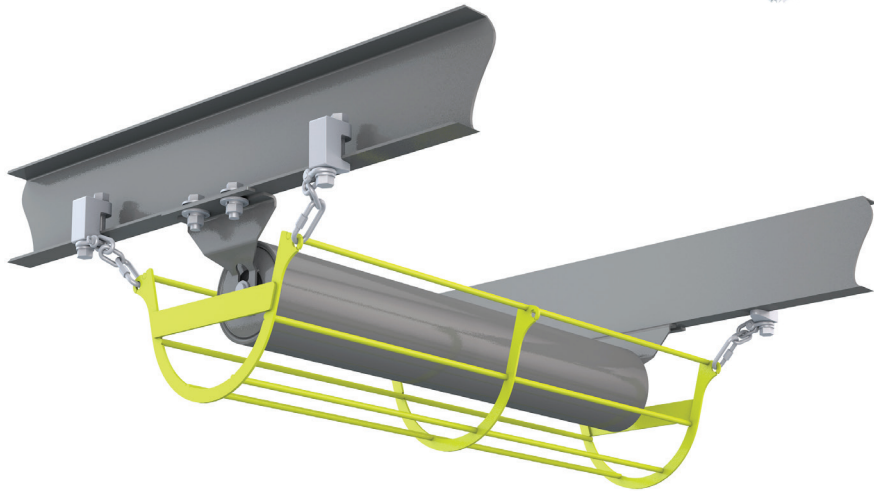

# RETURN ROLL CAGE

Safety concerns have come to the forefront in mining operations. PPI's Return Roll Cage provides protection to property and personnel from suspended idler rolls. As belts misalign, they may cut drop brackets of suspended return rolls causing the roll to fall. A properly installed and maintained Return Roll Cage alleviates that risk by catching any dislodged roll.

## FEATURES AND BENEFITS

- Reduces the hazard of rolls falling and causing damage or fatalities
- Easy installation
- Low-maintenance
- Large openings eliminate material build up
- Lightweight design
- Available in 12" and 24"
- Optional beam clamps available

# RETURN ROLL CAGE