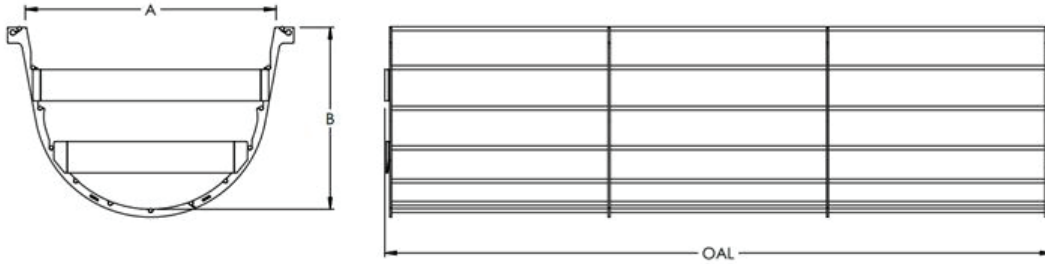

Safety concerns have come to the forefront in mining operations. PPI's Return Roll Cage provides protection to property and personnel from suspended idler rolls. As belts misalign, they may cut drop brackets of suspended return rolls causing the roll to fall. A properly installed and maintained Return Roll Cage alleviates that risk by catching any dislodged roll.

FEATURES AND BENEFITS

- Reduces the hazard of rolls falling and causing damage or fatalities
- Easy installation
- Low-maintenance
- Large openings eliminate material build up
- Lightweight design
- Available in 12" and 24"
- Optional beam clamps available