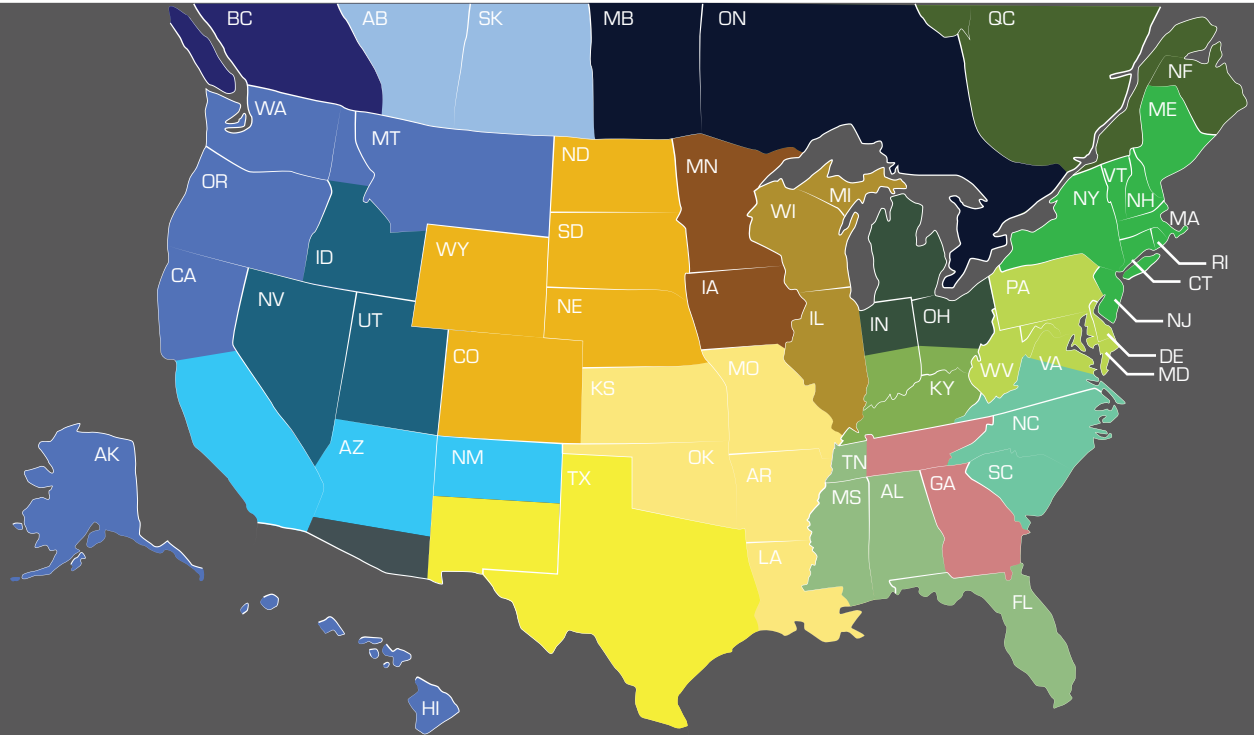

KEN ROHR

Corporate Industry
Manager
Bulk Material
440-915-7059
krohr@ppi-global.com

CORPORATE OFFICE
P.O. Box 287 • Pella, IA 50219 • 800.247.1228 • 641.628.3115
©2025 Precision Pulley & Idler I All Rights Reserved

WESTERN REGION

AARON EISELER

Western Division
Manager
480-861-9039
aeiseler@ppi-global.com

TOM ANDRES

Sales Manager
909-747-4166
tandres@ppi-global.com
Central/Southern CA,
Northern AZ, Northern
NM

RYAN WICHART

Sales Manager
641-204-1977
rwichhart@ppi-global.com
Southern AZ, Mining
Accounts

ALEX GLOVER

Sales Manager
702-701-4048
aglover@ppi-global.com
Southern ID, NV, UT

RANDY RUSSELL

Sales Manager
509-724-7460
rrussell@ppi-global.com
AK, Northern CA, Northern
ID, MT, OR, WA, HI

CANADA

JIM HALLORAN

Canada Division Manager
780-907-1959
jhalloran@ppi-global.com
AB, SK

JAY HEERENS

Sales Manager
604-499-0606
jheerens@ppi-global.com
BC

ALAIN BOSSE

Sales Manager
263-552-5490
abosse@ppi-global.com
Quebec, Atlantic Canada

MIKE DAY

Sales Manager
289-838-8147
mday@ppi-global.com
ON, MB

CENTRAL REGION

ALLEN MATHES

Central Division Manager
641-629-1838
amathes@ppi-global.com

ALEX LARKIN

Sales Manager
308-238-8883
alarkin@ppi-global.com
ND, SD, NE, CO, WY

ISAAC OLIVARES

Sales Manager
210-243-5851
iolivares@ppi-global.com
Southern NM, TX

BRIAN GANTENBEIN

Sales Manager
920-213-3922
bgantenbein@ppi-global.com
Upper MI, IL, WI

PAUL KOENIG

Central Division Manager
573-808-1664
pkoenig@ppi-global.com

TONY TAYLOR

Sales Manager
214-681-6960
ttaylor@ppi-global.com
AR, KS, MO, OK, LA

MIKE ROOZEBOOM

Sales Manager
641-621-2878
mroozebo@ppi-global.com
IA, MN

EASTERN REGION

DAN GOODYK

Eastern Division Manager
641-780-5502
dgoodyk@ppi-global.com

MIKE PRICE

Sales Manager
765-729-7491
mprice@ppi-global.com
MI, N. OH, N. IN

TOM LOPRESTI

Sales Manager
205-587-7417
tlopresti@ppi-global.com
AL, FL, MS, W. TN, Caribbean

GAVIN PERKINS

Sales Manager
859-206-9223
gperkins@ppi-global.com
KY, S. OH, S. IN

BRIAN STARER

Sales Manager
603-770-3194
bstarer@ppi-global.com
CT, MA, ME, NH, NJ, NY,
RI, VT

DAVID ZITNEY

Sales Manager
412-398-1168
dzitney@ppi-global.com
PA, WV, MD, N. VA, DE

JOE BIDWELL

Sales Manager
804-205-0275
jbidwell@ppi-global.com
S. VA, NC, SC

BRYAN HOLLAND

Sales Manager
470-544-2934
bholland@ppi-global.com
Eastern TN, GA