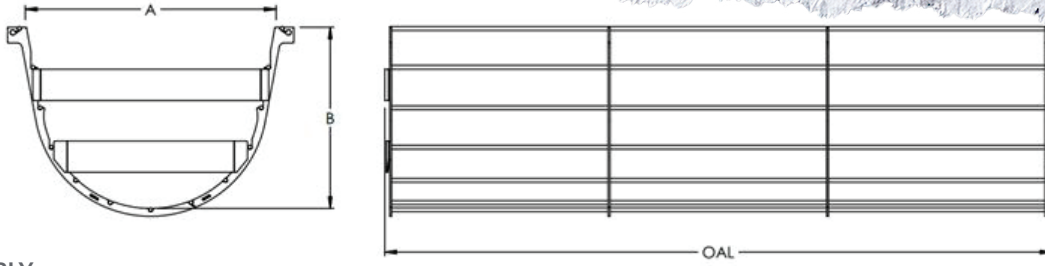

RETURN ROLL CAGE

ROLL CAGE ASSEMBLY

12" ROLL CAGE DATA	RETURN ROLL CAGE WITH CHAIN LINKS			RETURN ROLL CAGE WITH CHAIN LINKS AND BEAM CLAMPS			Dimensional Info			
	Part Number	Description	Hardware Kit Part #	Part Number	Description	Hardware Kit Part #	OAL	A	B	Assembly Weight
RC18A	18-ROLL CAGE W/ CHAINS ONLY	RCHWKIT	RC18A-BC	18-ROLL CAGE ASSEMBLY W/CLAMP	RCHWKIT-BC	27.71	12	7.14	13	
RC24A	24-ROLL CAGE W/ CHAINS ONLY	RCHWKIT	RC24A-BC	24-ROLL CAGE ASSEMBLY W/CLAMP	RCHWKIT-BC	33.71	12	7.14	15.1	
RC30A	30-ROLL CAGE W/ CHAINS ONLY	RCHWKIT	RC30A-BC	30-ROLL CAGE ASSEMBLY W/CLAMP	RCHWKIT-BC	39.71	12	7.14	16.2	
RC36A	36-ROLL CAGE W/ CHAINS ONLY	RCHWKIT	RC36A-BC	36-ROLL CAGE ASSEMBLY W/CLAMP	RCHWKIT-BC	45.71	12	7.14	17.3	
RC42A	42-ROLL CAGE W/ CHAINS ONLY	RCHWKIT	RC42A-BC	42-ROLL CAGE ASSEMBLY W/CLAMP	RCHWKIT-BC	51.71	12	7.14	18.4	
RC48A	48-ROLL CAGE W/ CHAINS ONLY	RCHWKIT	RC48A-BC	48-ROLL CAGE ASSEMBLY W/CLAMP	RCHWKIT-BC	57.71	12	7.14	20.5	
RC54A	54-ROLL CAGE W/ CHAINS ONLY	RCHWKIT	RC54A-BC	54-ROLL CAGE ASSEMBLY W/CLAMP	RCHWKIT-BC	63.71	12	7.14	21.7	
RC60A	60-ROLL CAGE W/ CHAINS ONLY	RCHWKIT	RC60A-BC	60-ROLL CAGE ASSEMBLY W/CLAMP	RCHWKIT-BC	69.71	12	7.14	22.8	
RC66A	66-ROLL CAGE W/ CHAINS ONLY	RCHWKIT	RC66A-BC	66-ROLL CAGE ASSEMBLY W/CLAMP	RCHWKIT-BC	75.71	12	7.14	23.9	
RC72A	72-ROLL CAGE W/ CHAINS ONLY	RCHWKIT	RC72A-BC	72-ROLL CAGE ASSEMBLY W/CLAMP	RCHWKIT-BC	81.71	12	7.14	26	
RC78A	78-ROLL CAGE W/ CHAINS ONLY	RCHWKIT	RC78A-BC	78-ROLL CAGE ASSEMBLY W/CLAMP	RCHWKIT-BC	87.71	12	7.14	27.1	
RC84A	84-ROLL CAGE W/ CHAINS ONLY	RCHWKIT	RC84A-BC	84-ROLL CAGE ASSEMBLY W/CLAMP	RCHWKIT-BC	93.71	12	7.14	28.2	
RC90A	90-ROLL CAGE W/ CHAINS ONLY	RCHWKIT	RC90A-BC	90-ROLL CAGE ASSEMBLY W/CLAMP	RCHWKIT-BC	99.71	12	7.14	29.3	
RC96A	96-ROLL CAGE W/ CHAINS ONLY	RCHWKIT	RC96A-BC	96-ROLL CAGE ASSEMBLY W/CLAMP	RCHWKIT-BC	105.71	12	7.14	31.5